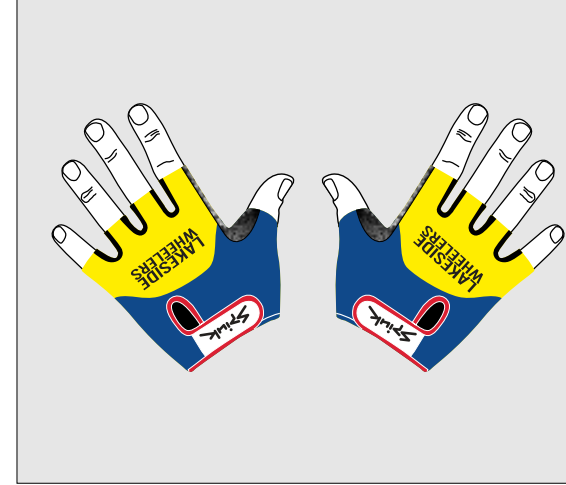

gloves/mitts
guantes