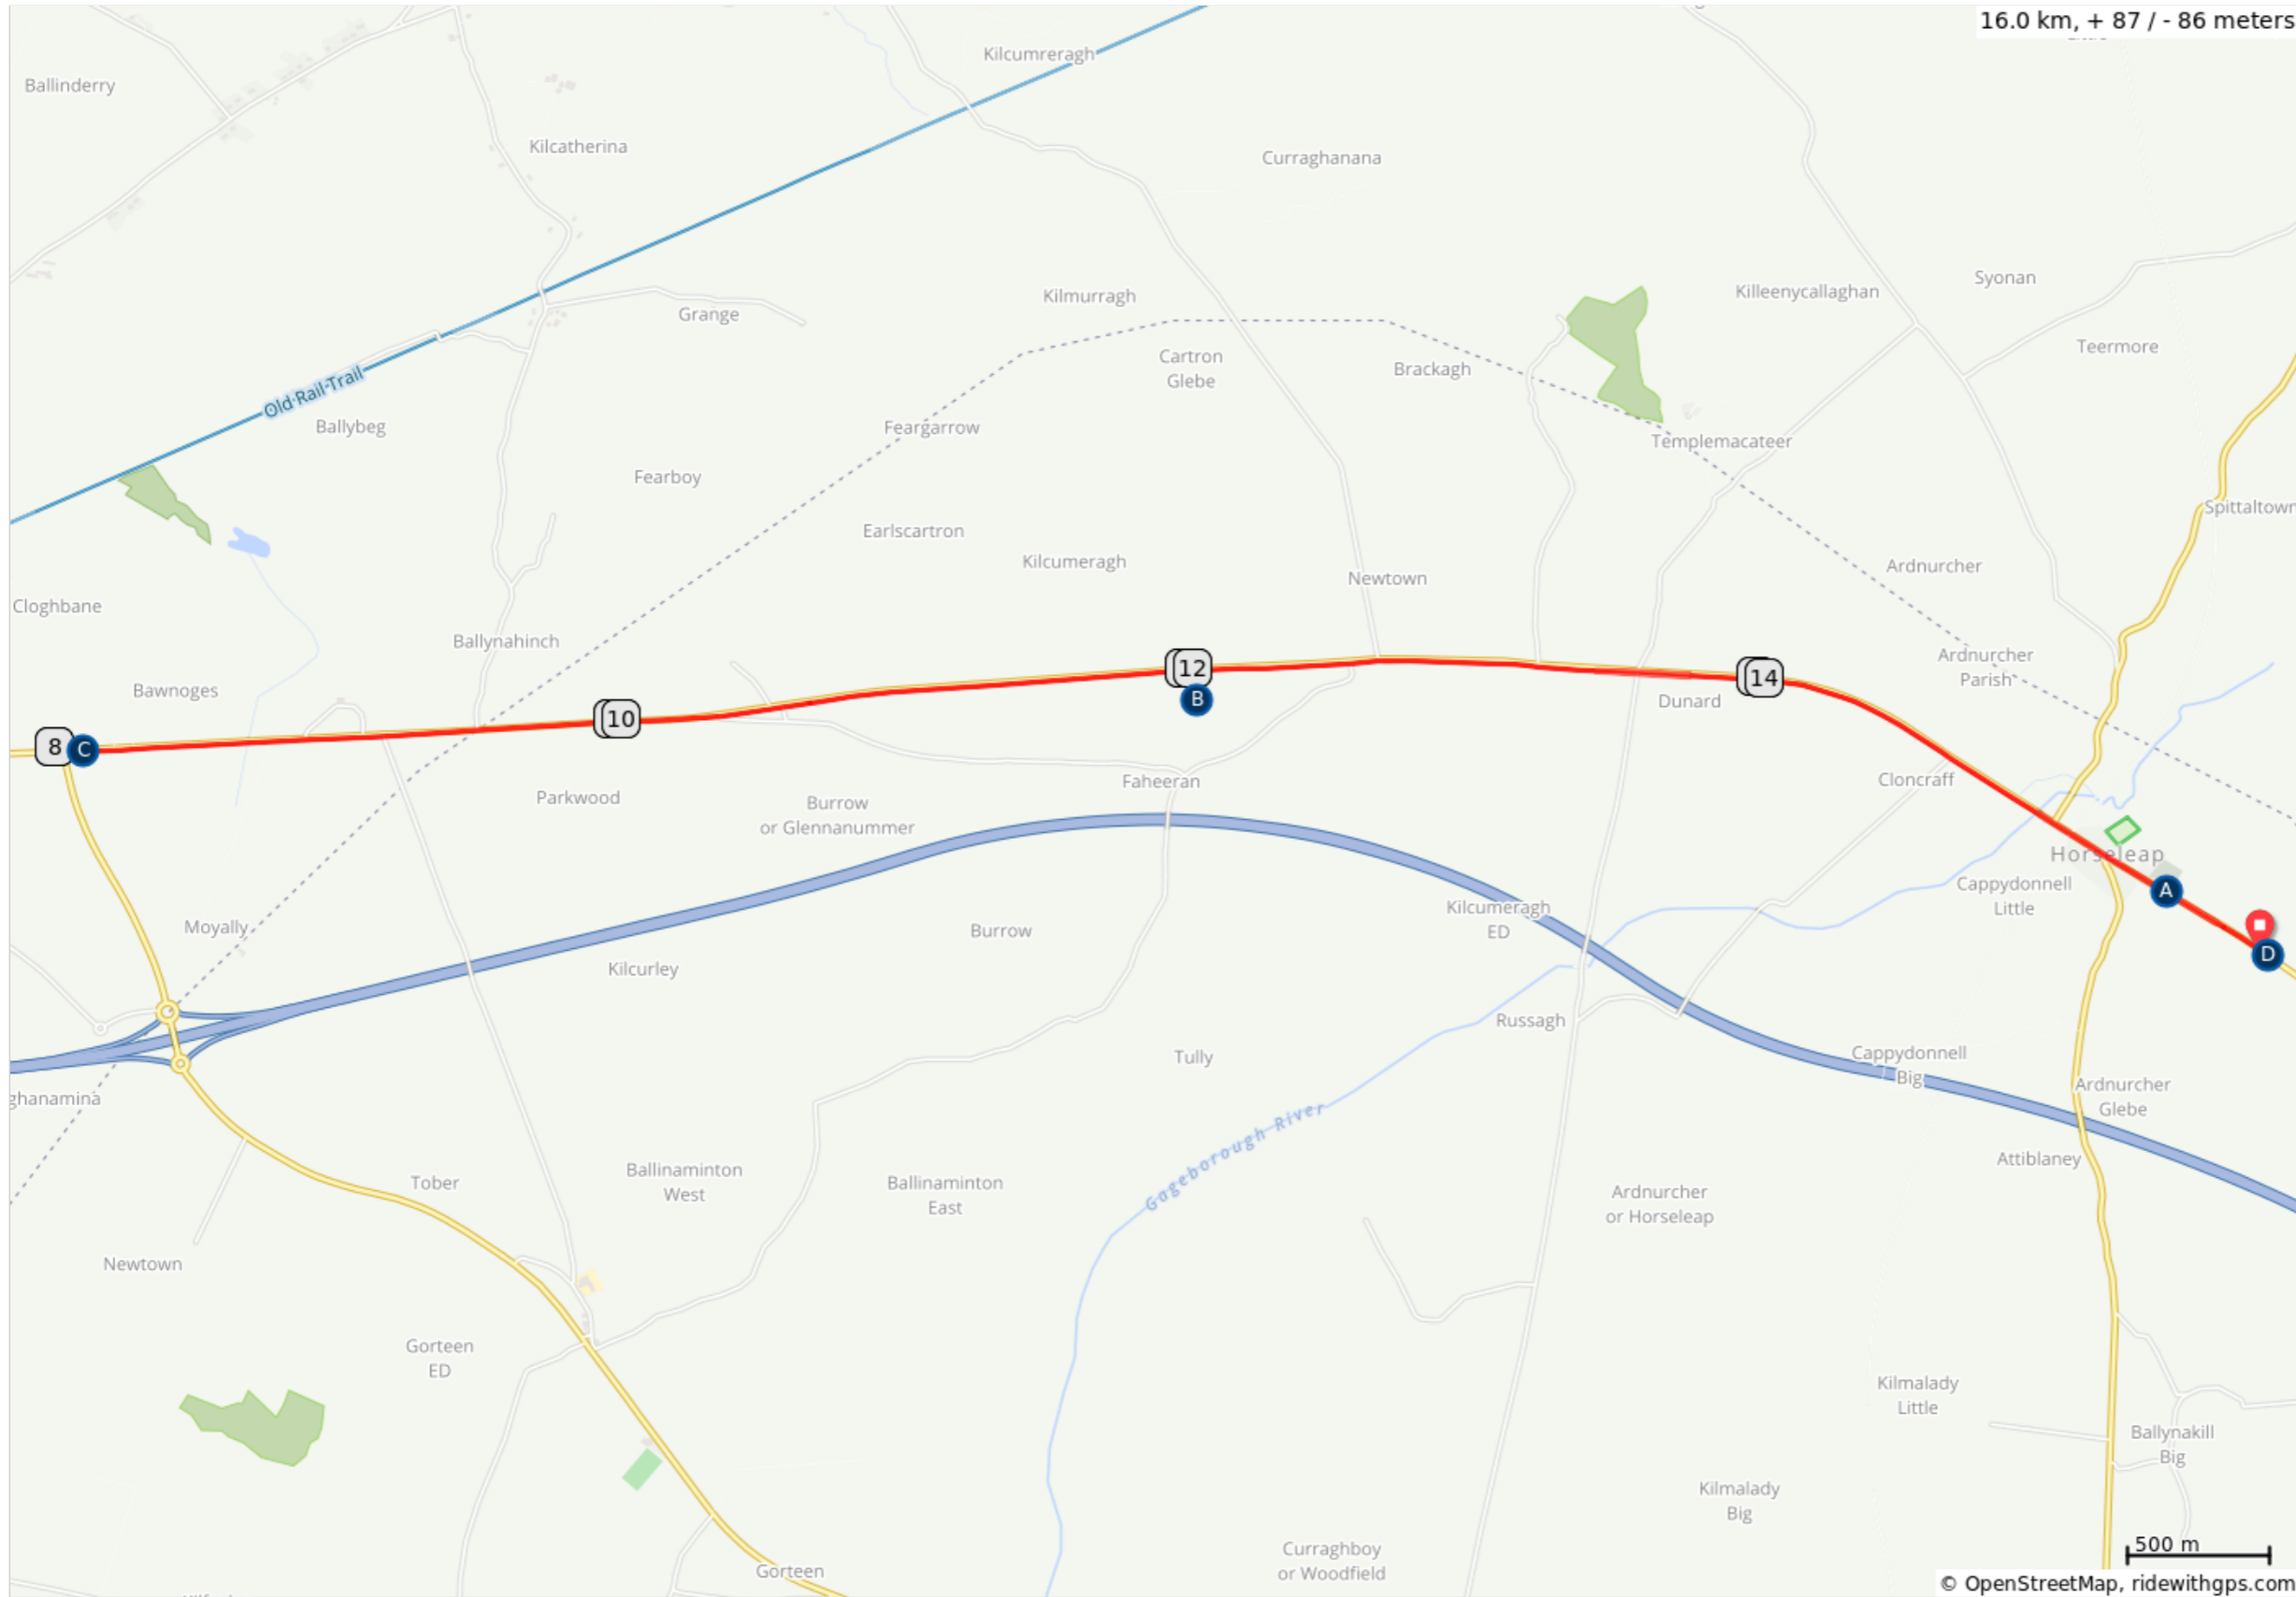

Leinster Youth TT Route 2019 V1

16.0 km, + 87 / - 86 meters

- A. Sign On
- B. U14 Start
- C. U12 Start
- D. Finish(all).U16/Junior start

Leinster Youth TT Route 2019 V1

Num	Dist	Prev	Type	Note	Next
1.	0.0	0.0	📍	Start of route	7.9
2.	7.9	7.9	↑	Enter the roundabout	0.2
3.	8.1	0.2	↑	Exit the roundabout onto R446	7.9
4.	16.0	7.9	📍	End of route	0.0

16.0 kilometers. +93/-93 meters