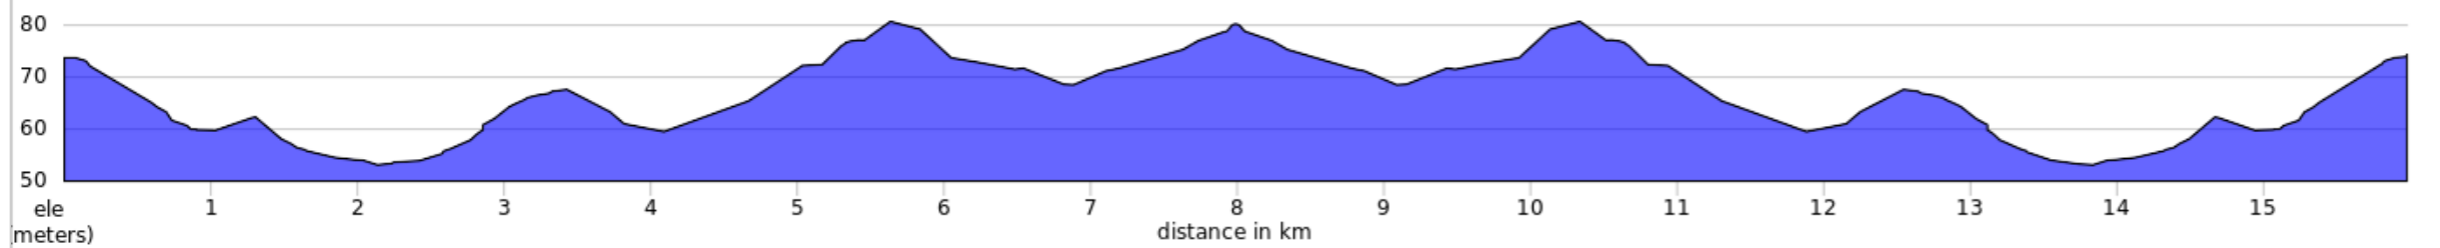

Leinster Youth TT Route 2019 V1

16.0 km, + 87 / - 86 meters

- A. Sign On
- B. U14 Start
- C. U12 Start
- D. Finish(all).U16/Junior start

Leinster Youth TT Route 2019 V1

Num	Dist	Prev	Type	Note	Next
1.	0.0	0.0	📍	Start of route	7.9
2.	7.9	7.9	↑	Enter the roundabout	0.2
3.	8.1	0.2	↑	Exit the roundabout onto R446	7.9
4.	16.0	7.9	📍	End of route	0.0

16.0 kilometers. +93/-93 meters